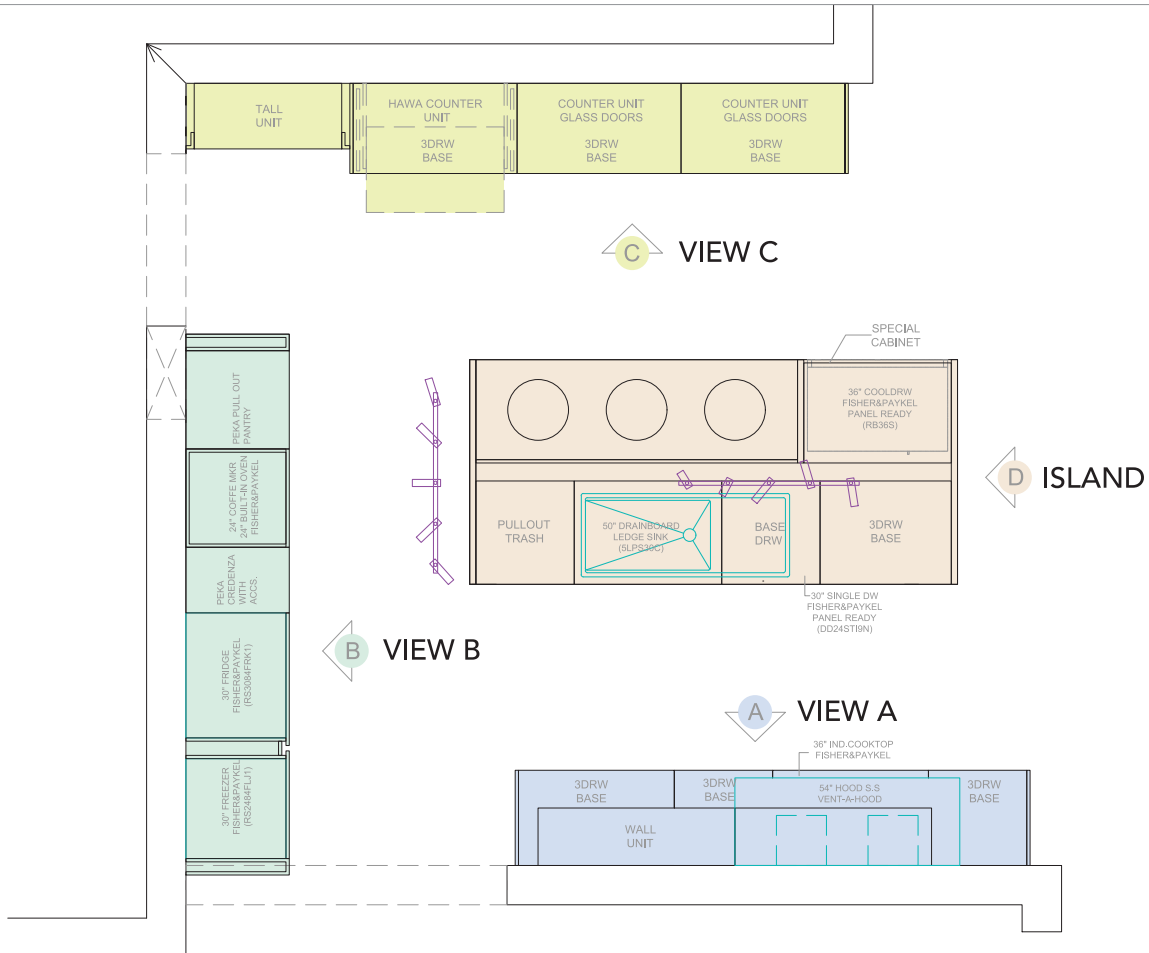

Specs and Estimate

CABINETS:

FINISH A Gray Matt Laminate

FINISH B Walnut Laminate

INTERIOR Legrabox by Blum

PRICE:

TOTAL \$67,000.00 USD

**SCHEDULE AN
APPOINTMENT**

Exclusive dealer

*PRICES MAY CHANGE WITHOUT PRIOR NOTICE.

Sink:

Create Good Sinks - 50" Drainboard - Ledge Sink - Single Bowl 5LPS30C

Price as per request

Countertop:

Dekton Kelya by Consentino

Price as per request

Accessories:

Pocket Door System
Servo Drive System
Pull Out Pantry by Kessebohmer
Tandem Pantry System by Kessebohmer

Included in Price

APPLIANCE SELECTION

ny Fisher Paykel

- 36" Induction Cooktop CI365PTX4
- 54" Ventahood CWEH9-354
- 30" Freezer - Panel Ready RS3084FLJ1
- 30" Refrigerator - Panel Ready RS3084FRK1
- 24" Coffee Maker EB24DSXB1
- 24" Warming Drawer WD24SD
- 24" Built in Oven OB24SC
- 30" Single Drawer Dishwasher DD24ST19N
- 36" Cool Drawer RB36S