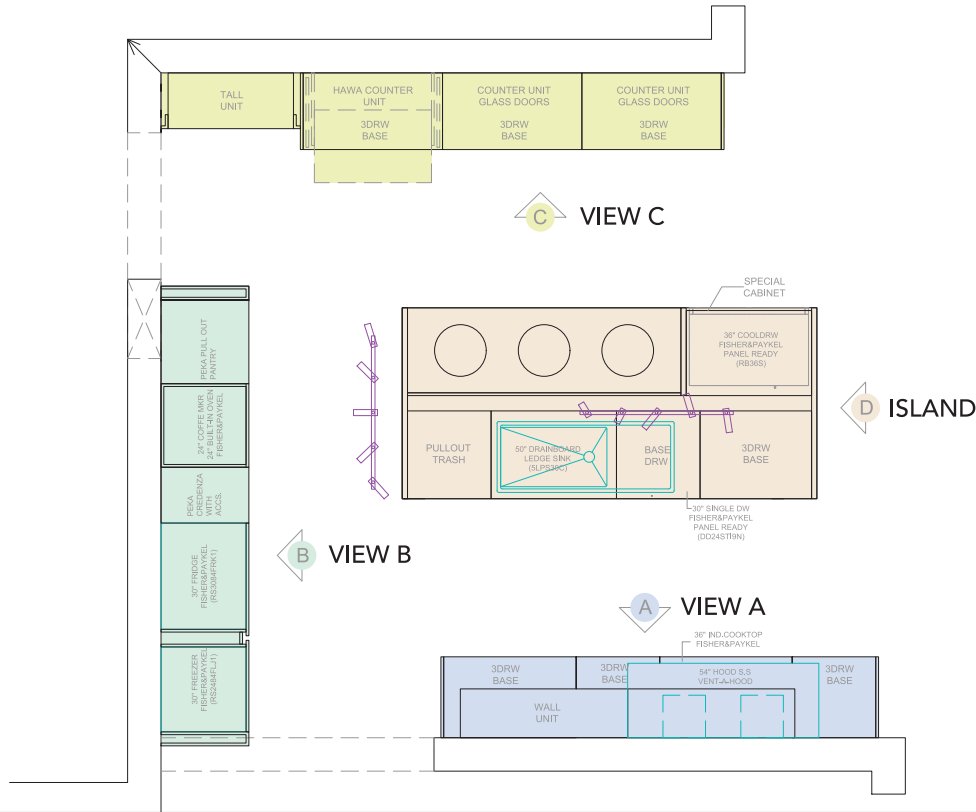

Specs and Estimate

CABINETS:

| | |
|----------|--------------------|
| FINISH A | Gray Matt Laminate |
| FINISH B | Walnut Laminate |
| INTERIOR | Legrabox by Blum |

Total Price for Cabinetry:

\$67,000⁰⁰

*PRICES MAY CHANGE WITHOUT PRIOR NOTICE.

Exclusive dealer

**SCHEDULE AN
APPOINTMENT**

Sink:

Create Good Sinks - 50" Drainboard - Ledge Sink - Single Bowl 5LPS30C

Price as per request

Countertop:

Dekton Kelya by Consentino

Price as per request

Accessories:

- Pocket Door System
- Servo Drive System
- Pull Out Pantry by Kessebohmer
- Tandem Pantry System by Kessebohmer

Included in Price

APPLIANCE SELECTION

ny Fisher Paykel

- 36" Induction Cooktop CI365PTX4
- 54" Ventahood CWEH9-354
- 30" Freezer - Panel Ready RS3084FLJ1
- 30" Refrigerator - Panel Ready RS3084FRK1
- 24" Coffee Maker EB24DSXB1
- 24" Warming Drawer WD24SD
- 24" Built in Oven OB24SC
- 30" Single Drawer Dishwasher DD24STI9N
- 36" Cool Drawer RB36S