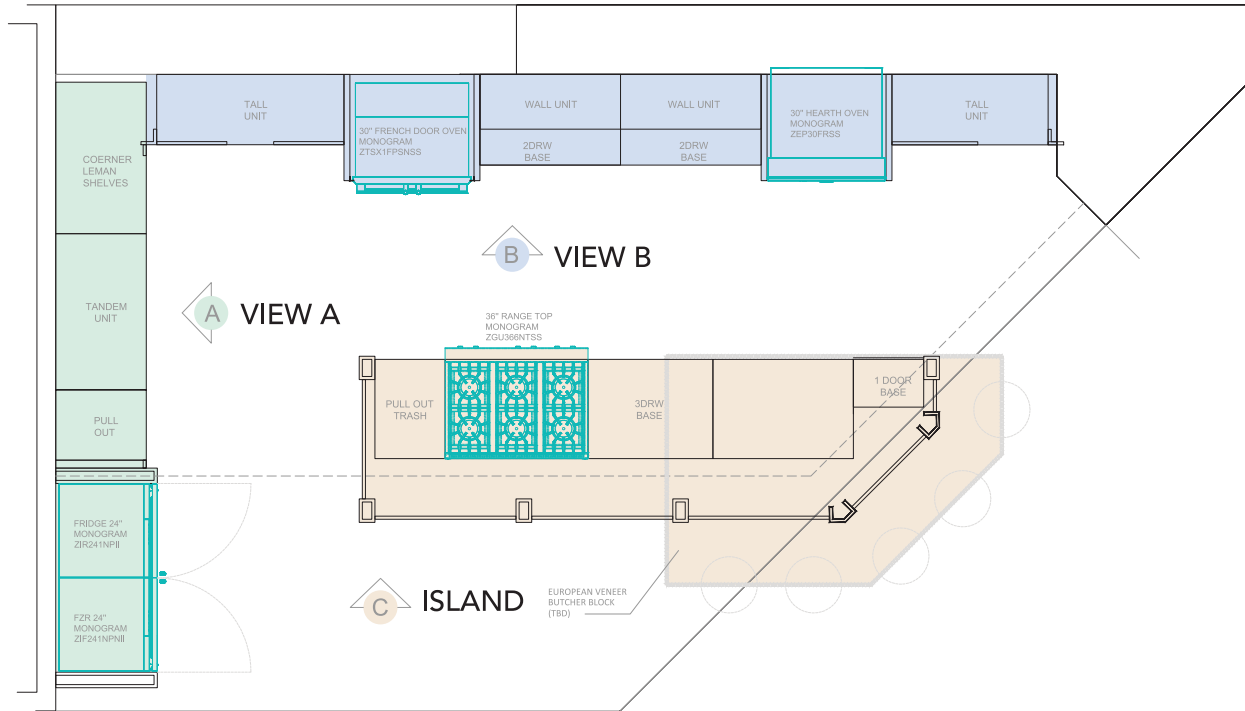

SOHO

Specs and Estimate

CABINETS:

| | |
|----------|---------------------------|
| FINISH A | Yosemite Wood Laminate |
| FINISH B | Textured Black Laminate |
| FINISH C | White High Gloss Laminate |
| INTERIOR | Legrabox by Blum |

Total Price for Cabinetry:

\$98,000⁰⁰

*PRICES MAY CHANGE WITHOUT PRIOR NOTICE.

Exclusive dealer

**SCHEDULE AN
APPOINTMENT**

Countertop:

Café Countertops Black Walnut
Silestone Eternal Marquina

Price as per request

Accessories:

Pull Out Pantry by Kesseböhmer
Double Tandem Pantry by Kesseböhmer
Tall Corner Unit with Lemans Shelves
by Kesseböhmer
Magic Corner by Kesseböhmer
Servo Drive System

Included in price

APPLIANCE SELECTION