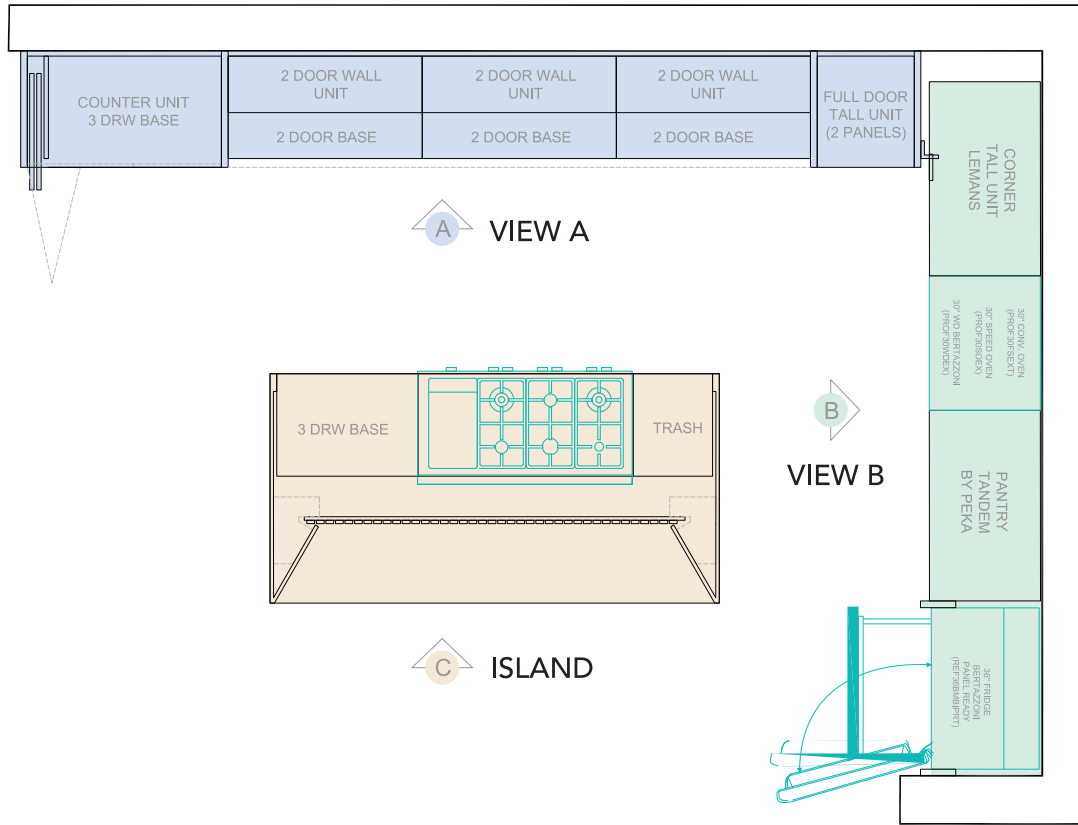

Countertop:

Silestone Bohemian Flame Suede Finish

Price as per request

Accessories:

- Corner unit with lemans Shelves
- Tandem Pantry

Included in price

Kitchen Total

$79,000.00 USD

**APPLIANCE SELECTION BY BERTAZZONI
(NOT INCLUDED IN PRICE)**

- 30" Electric Convection Oven
  PROF30FSEXT
- 30" Convection Speed Oven PROF30SOEX
- 30" Warming Drawer PROG30WDEX
- 36" Refrigerator - Panel Ready
  REF36BMBIPRT
- 48" Gas Rangetop PROF486GRTBXT

*PRICES MAY CHANGE WITHOUT PRIOR NOTICE.