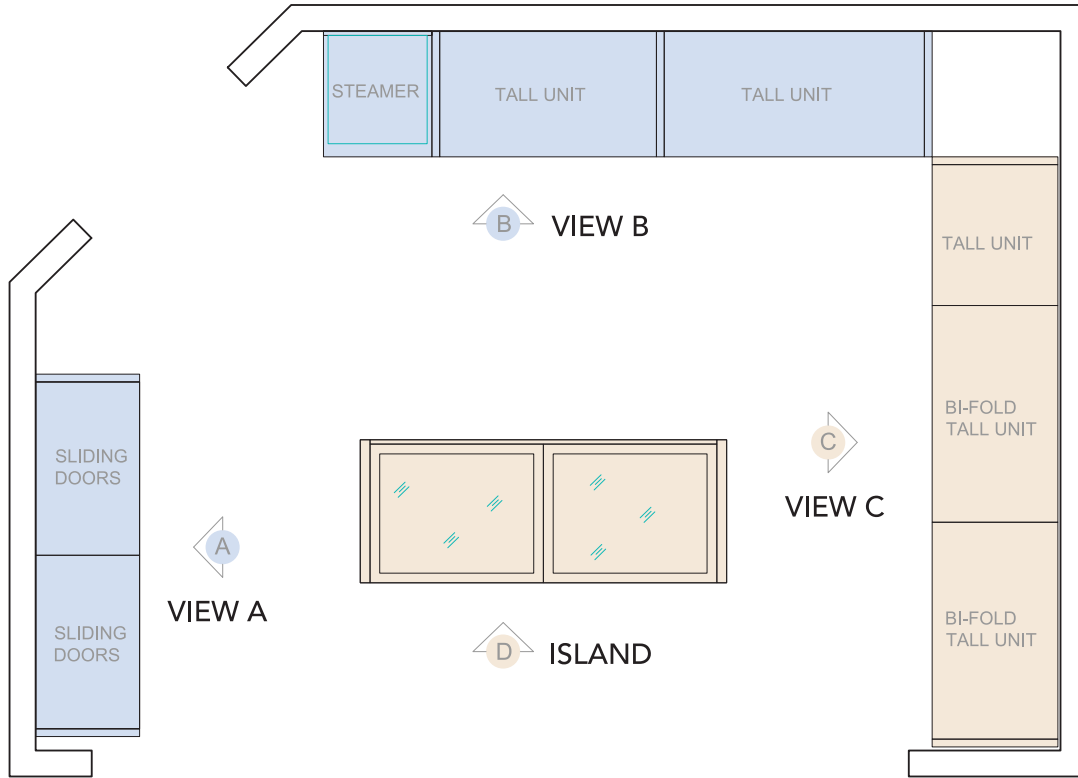

LUXOR

Specs and Estimate

**CABINETS:**

FINISH A	Textured Laminate
FINISH B	Polygloss Light Gray Acrylic
INTERIOR	Movento by Blum

Total Price for Cabinetry: Closet

**\$28,500<sup>00</sup>**

\*PRICES MAY CHANGE WITHOUT PRIOR NOTICE.

Exclusive dealer

**SCHEDULE AN  
APPOINTMENT**

**Accessories:**

- Sliding Door
- Bi Fold Doors for Tall Unit
- Wire Laundry Hamper
- Wood Grid for Jewelry

**Included in price**

Total Price for Cabinetry: Closet