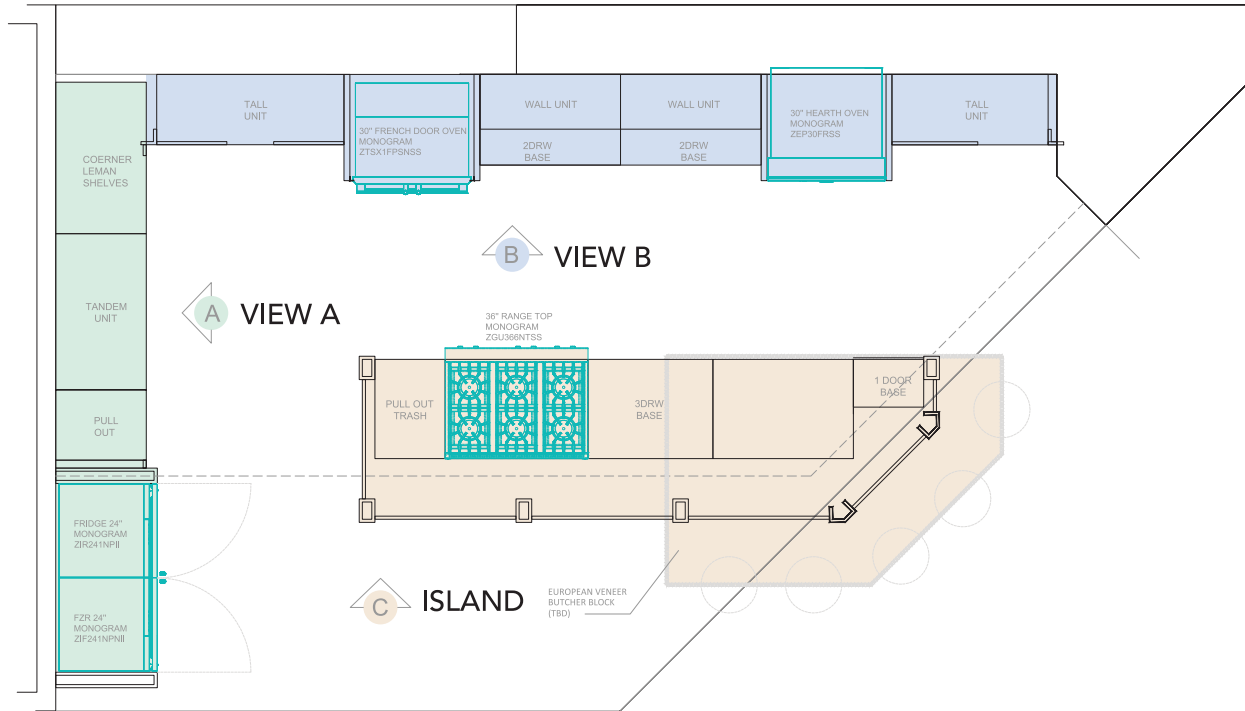

Specs and Estimate

CABINETS:

FINISH A	Yosemite Wood Laminate
FINISH B	Textured Black Laminate
FINISH C	White High Gloss Laminate
INTERIOR	Legrabox by Blum

TOTAL \$98,000.00 USD

**SCHEDULE AN
APPOINTMENT**

Exclusive dealer

*PRICES MAY CHANGE WITHOUT PRIOR NOTICE.

Countertop:

Café Countertops Black Walnut
Silestone Eternal Marquina

Price as per request

Accessories:

Pull Out Pantry by Kessebohrer
Double Tandem Pantry by Kessebohrer
Tall Corner Unit with Lemans Shelves
by Kessebohrer
Magic Corner by Kessebohrer
Servo Drive System