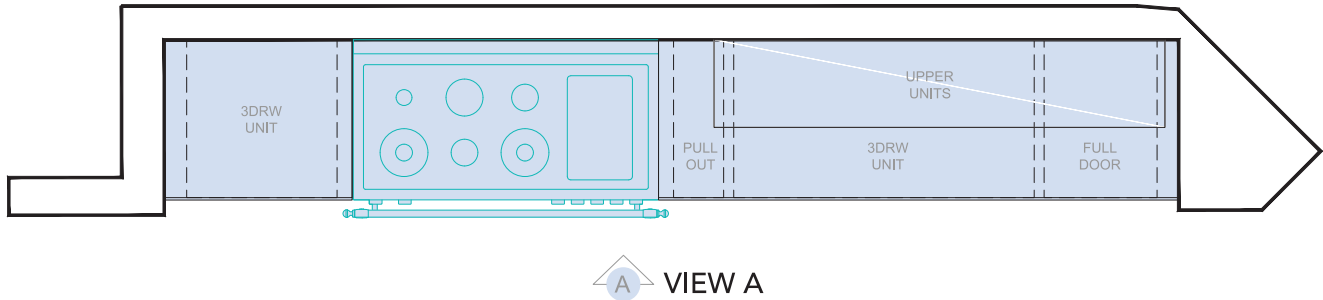

Countertop:

Brazilian Rosewood Veneer
Satin Topcoat

Included in Price

Accessories:

Mixer Lift Up

Included in Price

APPLIANCE SELECTION

By Bertazonni

48" Duel Fuel Heritage Range
HERT486GDFSXT
48" Range Hood K48HERTX
Stainless Steel Canopy KC48HERTX

Total Price for Cabinetry:

$29,000⁰⁰

*PRICES MAY CHANGE WITHOUT PRIOR NOTICE.