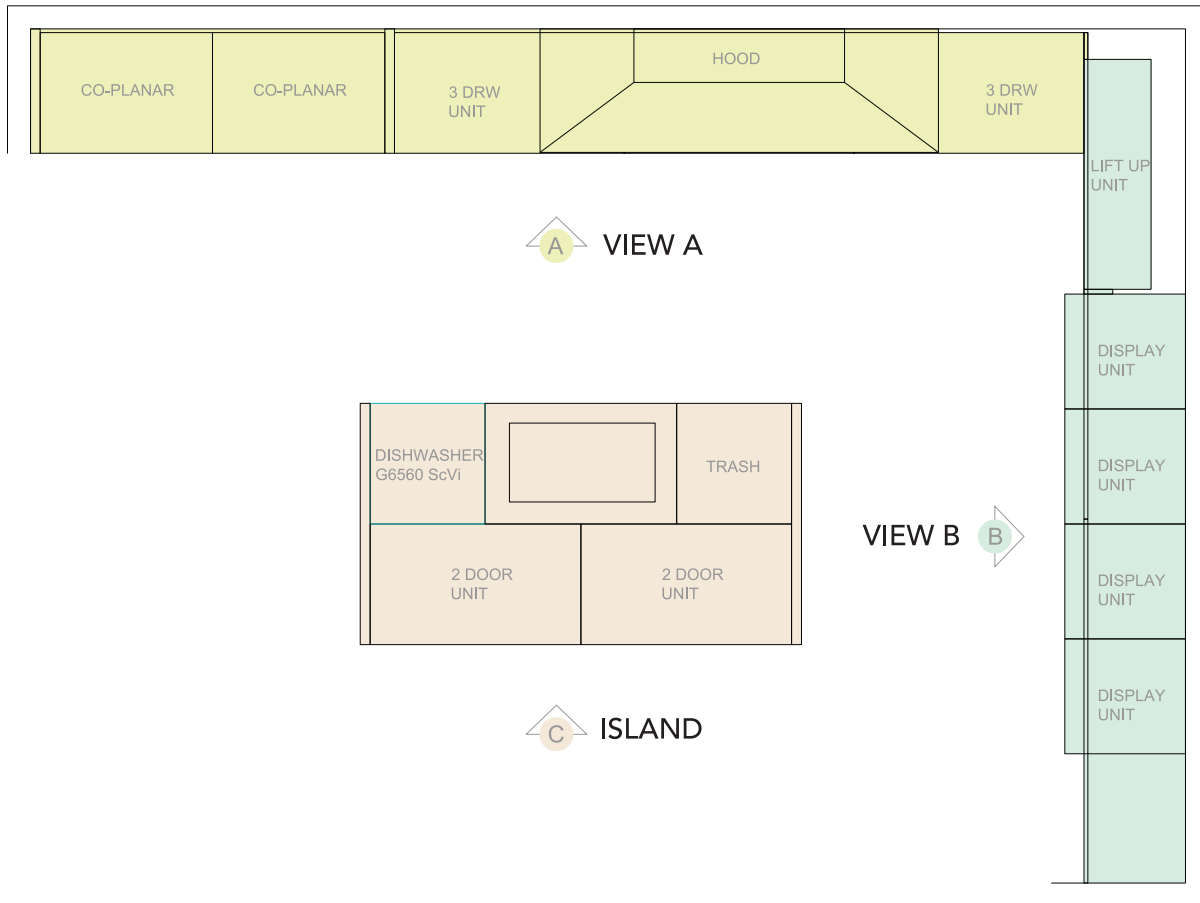

Countertop:

Dektonn Glacier 2cm by Silestone
Steel Grey Iced Finish 3cm
Feather White CW02 (Backsplash) - Daltile

Price as per request

Accessories:

Co-planar Sliding Door
Pull Out Convoy Lavido
Interior Roll outs
Cutlery Divider Orgaline by Blum
Knife Holder
Spice Rack
Dish Organizer
Servo Drive System

Included in Price

**APPLIANCE SELECTION
(NOT INCLUDED IN PRICE)**

36" Cooktop KM6375 Miele
54" Hood Liner Monsoon II AK9353AS
Dishwasher G6560 SCVi Lumen

Kitchen Total

$138,000.00 USD

*PRICES MAY CHANGE WITHOUT PRIOR NOTICE.