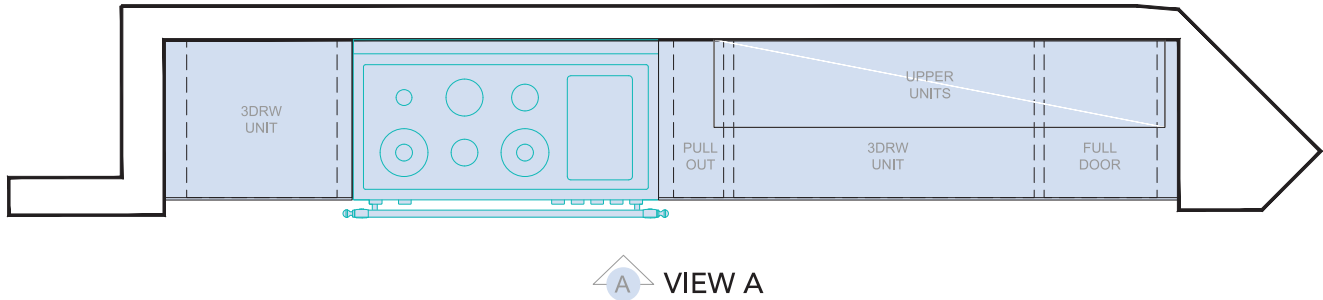

Countertop:
Brazilian Rosewood Veneer
Satin Topcoat

Included in Price

Accessories:
Mixer Lift Up

Included in Price

APPLIANCE SELECTION

By Bertazonni

48" Duel Fuel Heritage Range
HERT486GDFSXT
48" Range Hood K48HERTX
Stainless Steel Canopy KC48HERTX

Kitchen Total

$29,200.00 USD

*PRICES MAY CHANGE WITHOUT PRIOR NOTICE.