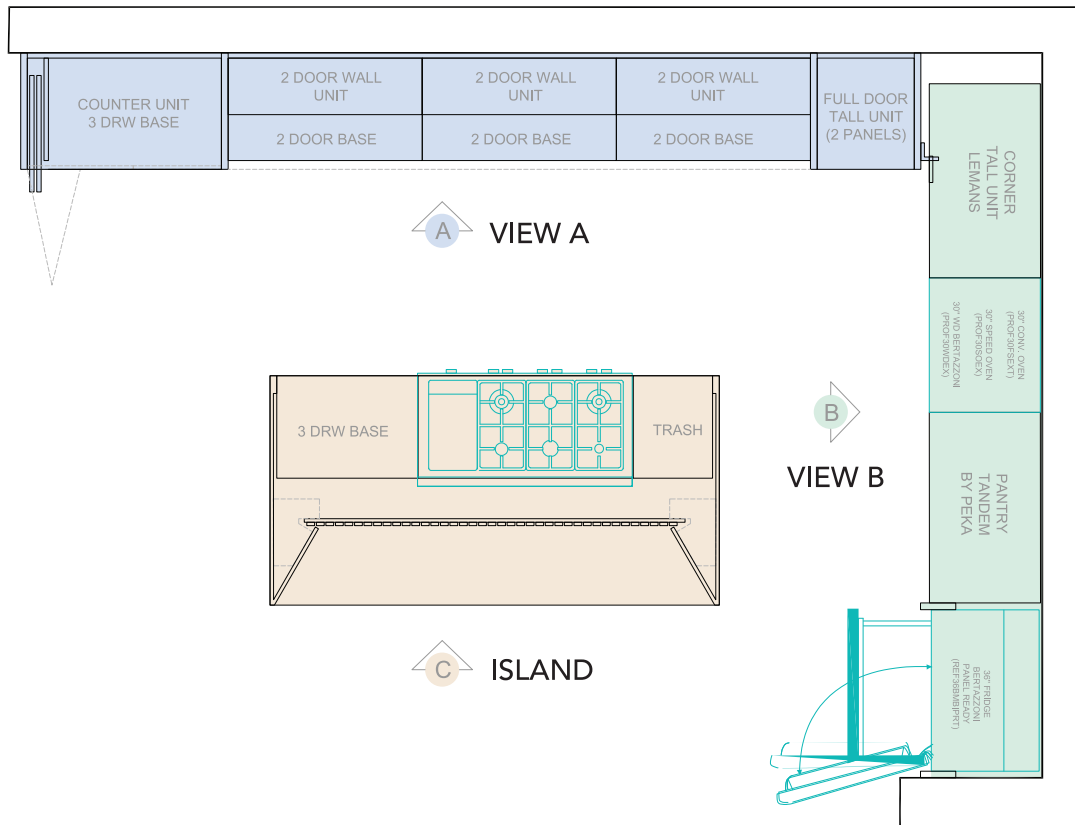

Countertop:

Silestone Bohemian Flame Suede Finish

Price as per request

Accessories:

- Corner unit with lemans Shelves
- Tandem Pantry

Included in price

**APPLIANCE SELECTION BY BERTAZZONI
(NOT INCLUDED IN PRICE)**

- 30" Electric Convection Oven
  PROF30FSEXT
- 30" Convection Speed Oven PROF30SOEX
- 30" Warming Drawer PROG30WDEX
- 36" Refrigerator - Panel Ready
  REF36BMBIPRT
- 48" Gas Rangetop PROF486GRTBXT

Total Price for Cabinetry:

$79,000⁰⁰

*PRICES MAY CHANGE WITHOUT PRIOR NOTICE.