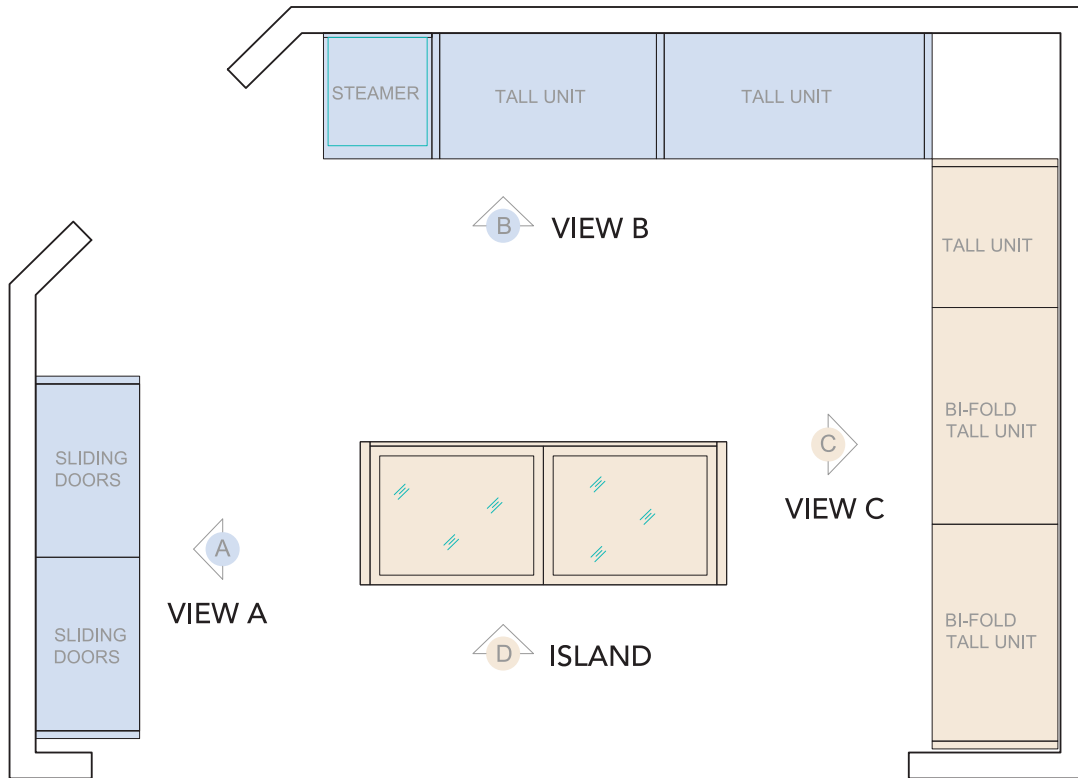

Accessories:

- Sliding Door
- Bi Fold Doors for Tall Unit
- Wire Laundry Hamper
- Wood Grid for Jewelry

Included in price

Closet Total

$28,500.00 USD

*PRICES MAY CHANGE WITHOUT PRIOR NOTICE.